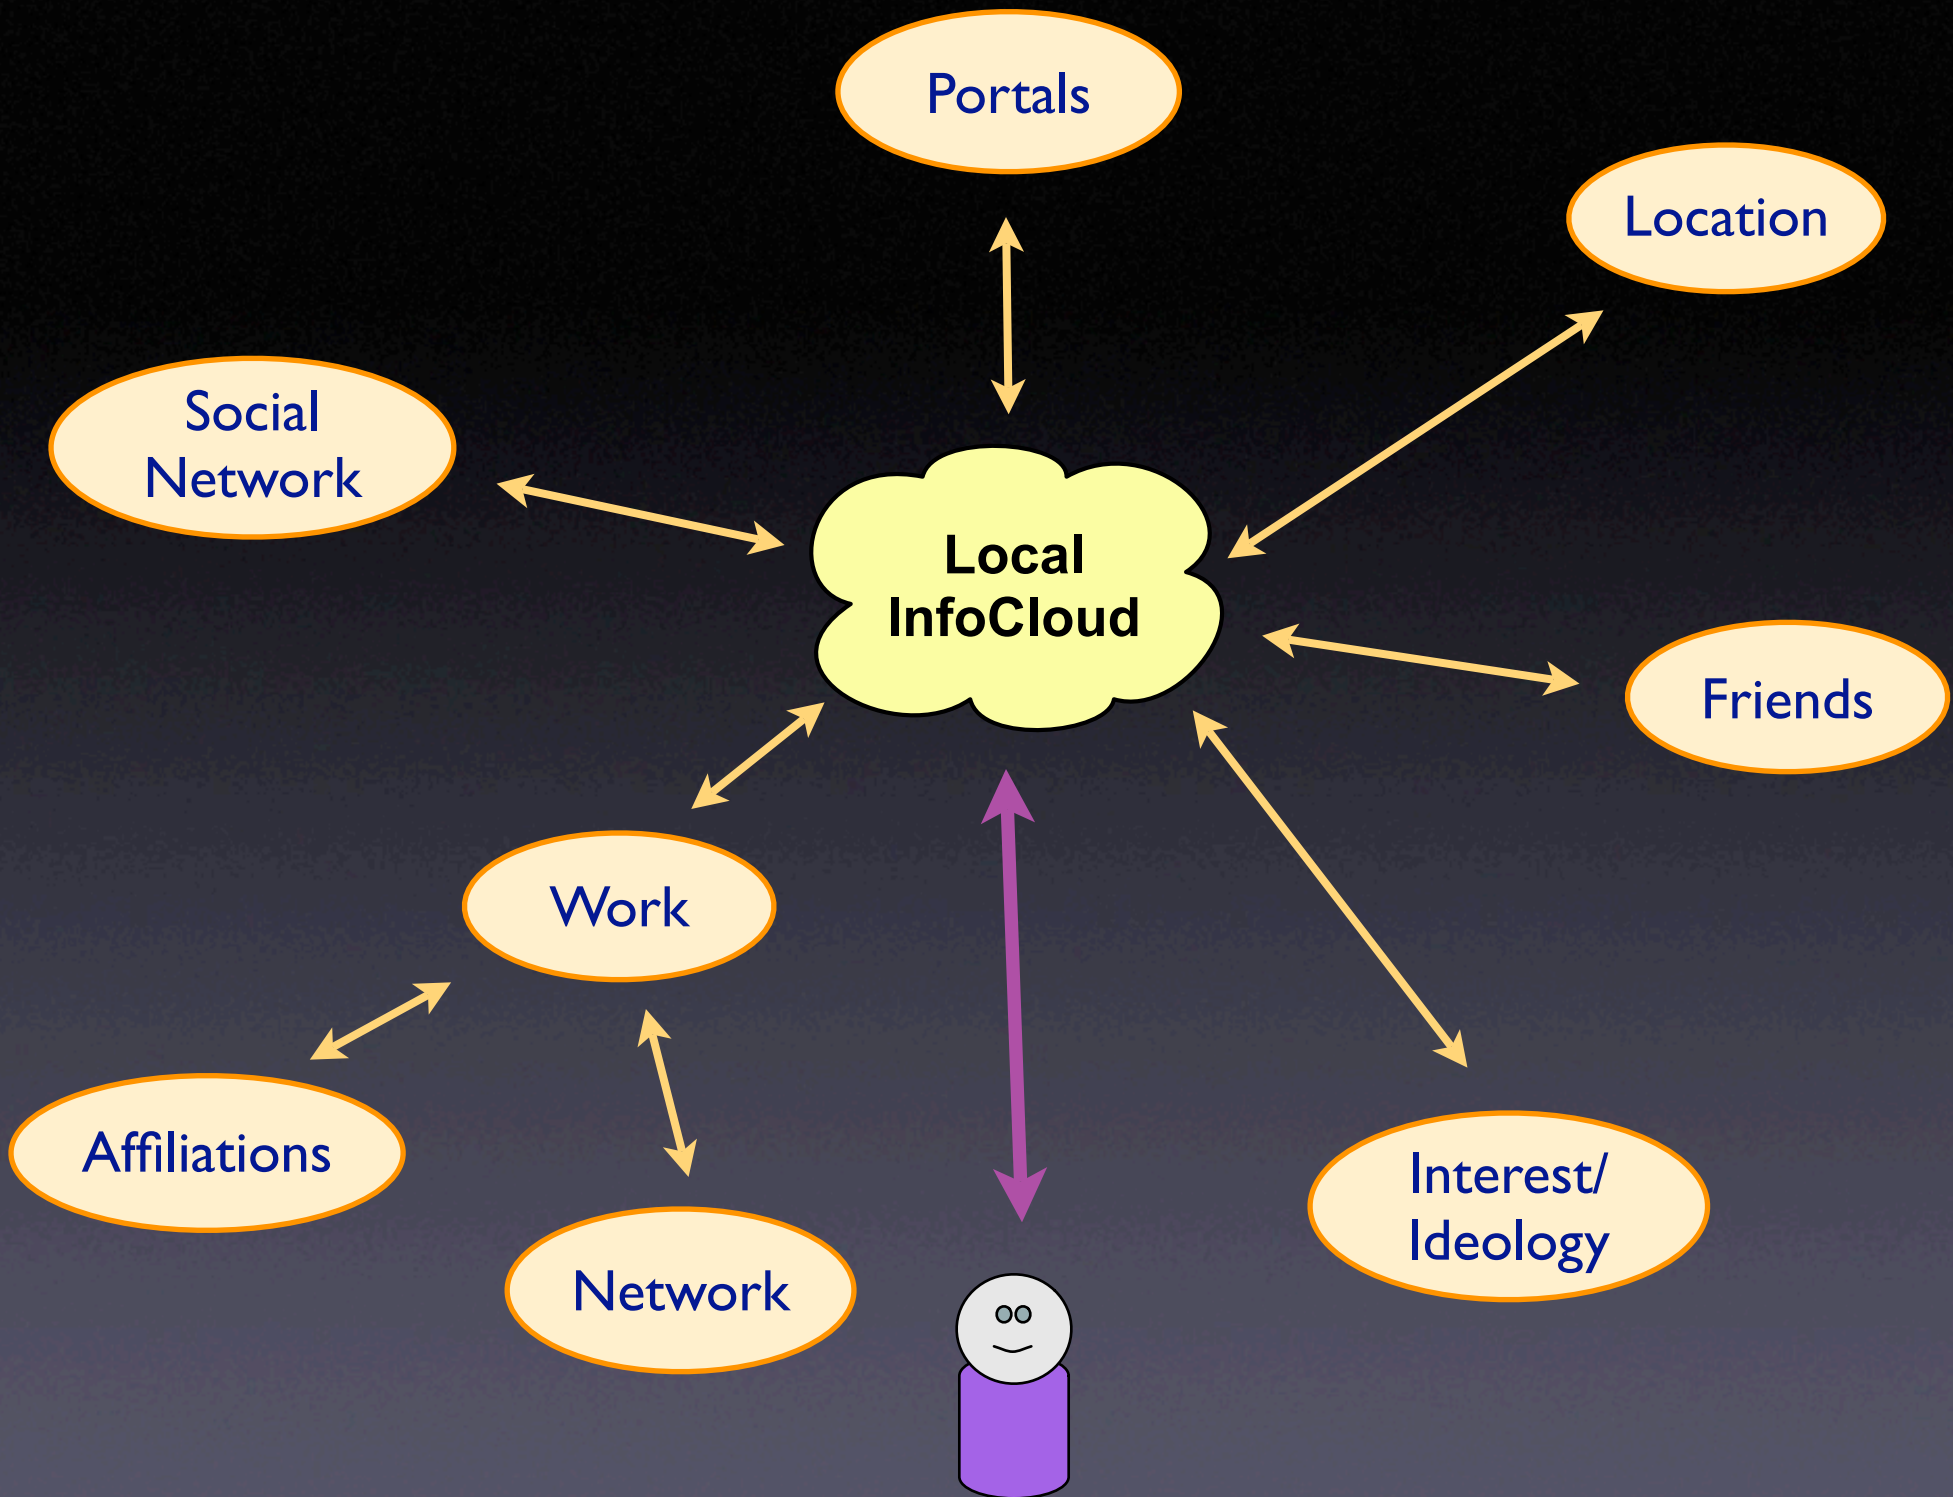

Clouds, Space & Black Boxes

Thomas Vander Wal

Presented at Design Engaged
Berlin, Germany
11 November 2005

Found

Created

Found

Created

Soenda Kelapa
Indonesische
Restaurants

RESTAURANT
SOENDA KELAPA
INDONESISCHE SPECIALS

FORMA

Aggregation

Trust

Privacy

Aggregation

+

Trust