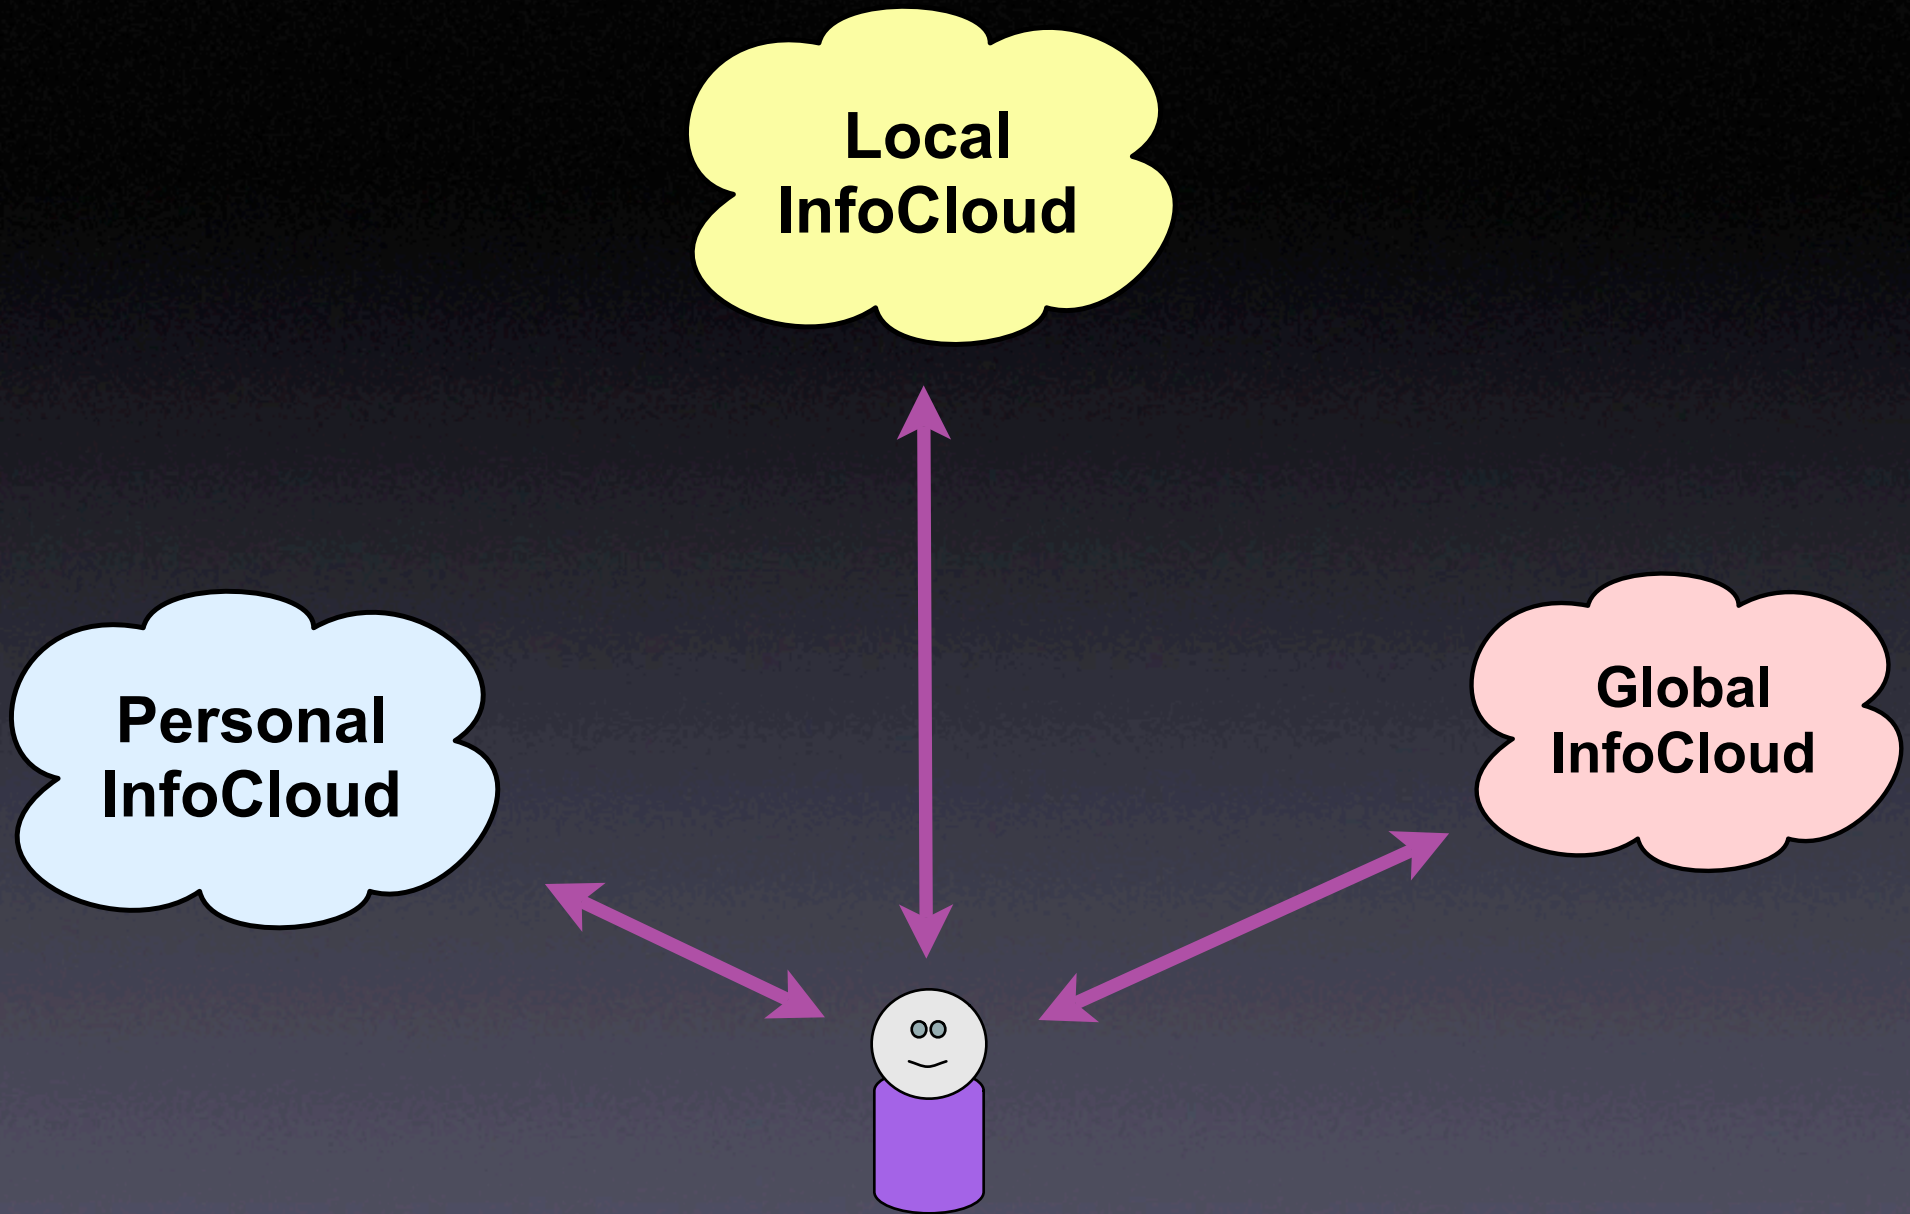

Clouds, Space & Black Boxes

Thomas Vander Wal

Presented at Design Engaged
Berlin, Germany
11 November 2005

Found

Created

Found

Created

Soenda Kelapa
Indonesische
Restaurants

RESTAURANT
SOENDA KELAPA
INDONESISCHE SPECIALS

FORMA

Aggregation

Trust

Privacy

Aggregation

+

Trust